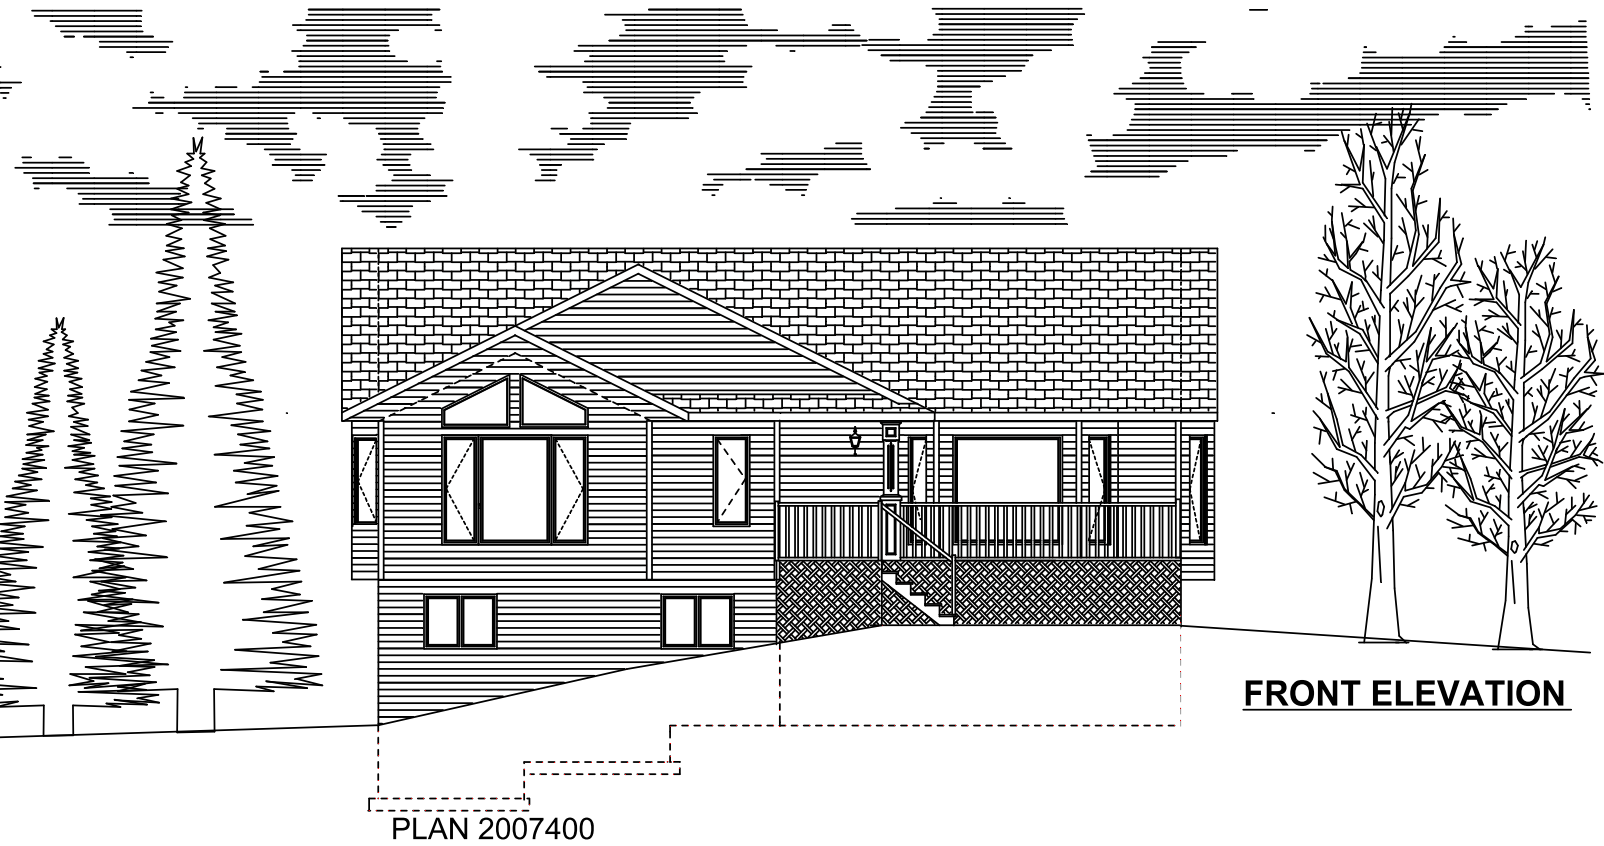

HOME PLANS BY *E-DESIGNS*

MAIN FLOOR

1587 SQ. FT.

BUILDING DIMENSIONS

----- 44'-0" WIDE

----- 39'-0" DEEP

VISIT OUR WEBSITE

www.edesignsplans.ca

PLAN: 2007400