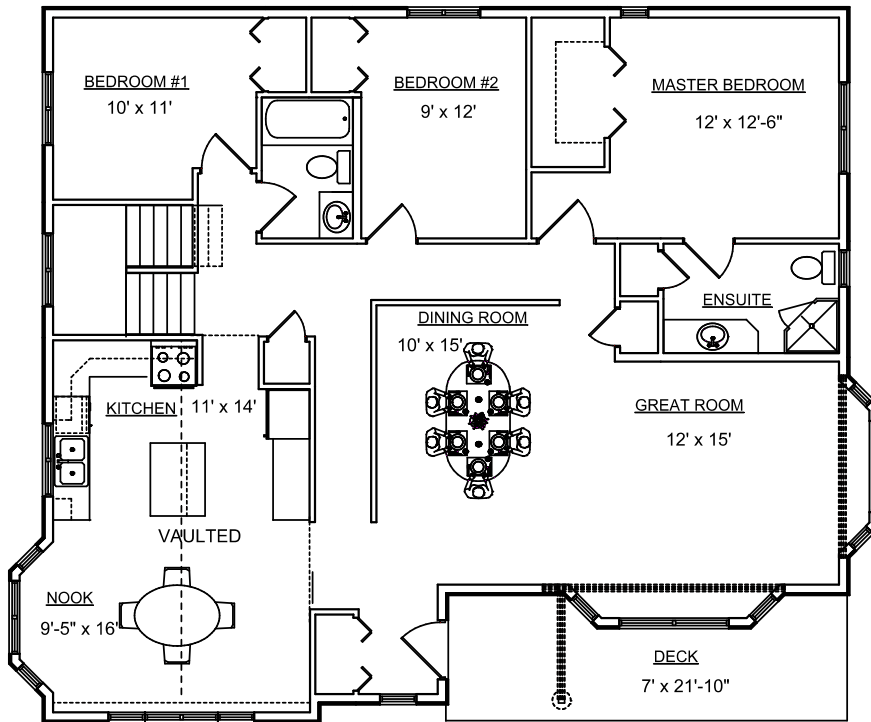

HOME PLANS BY *E-DESIGNS*

MAIN FLOOR

1587 SQ. FT.

BUILDING DIMENSIONS

----- 44'-0" WIDE

----- 39'-0" DEEP

VISIT OUR WEBSITE

www.edesignsplans.ca

PLAN: 2007400